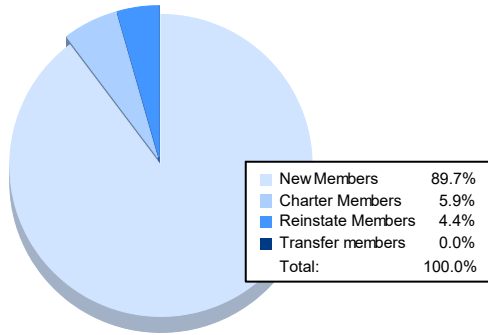

Year	New Clubs	Dropped Clubs	Gain/ Loss Clubs	New Members	Charter Members	Reinstate Members	Transfer Members	Total Member Added	Total Members Dropped	Gain/ Loss Members
2016-2017	0	1	-1	218	1	2	1	222	161	61
2017-2018	2	3	-1	131	50	4	1	186	225	-39
2018-2019	0	1	-1	111	0	3	3	117	179	-62
2019-2020	0	1	-1	97	7	1	15	120	185	-65
2020-2021	0	5	-5	61	4	3	0	68	164	-96
<b>Average</b>	<b>0</b>	<b>2</b>	<b>-2</b>	<b>124</b>	<b>12</b>	<b>3</b>	<b>4</b>	<b>143</b>	<b>183</b>	<b>-40</b>

### Membership Composition June 2021 Cumulative