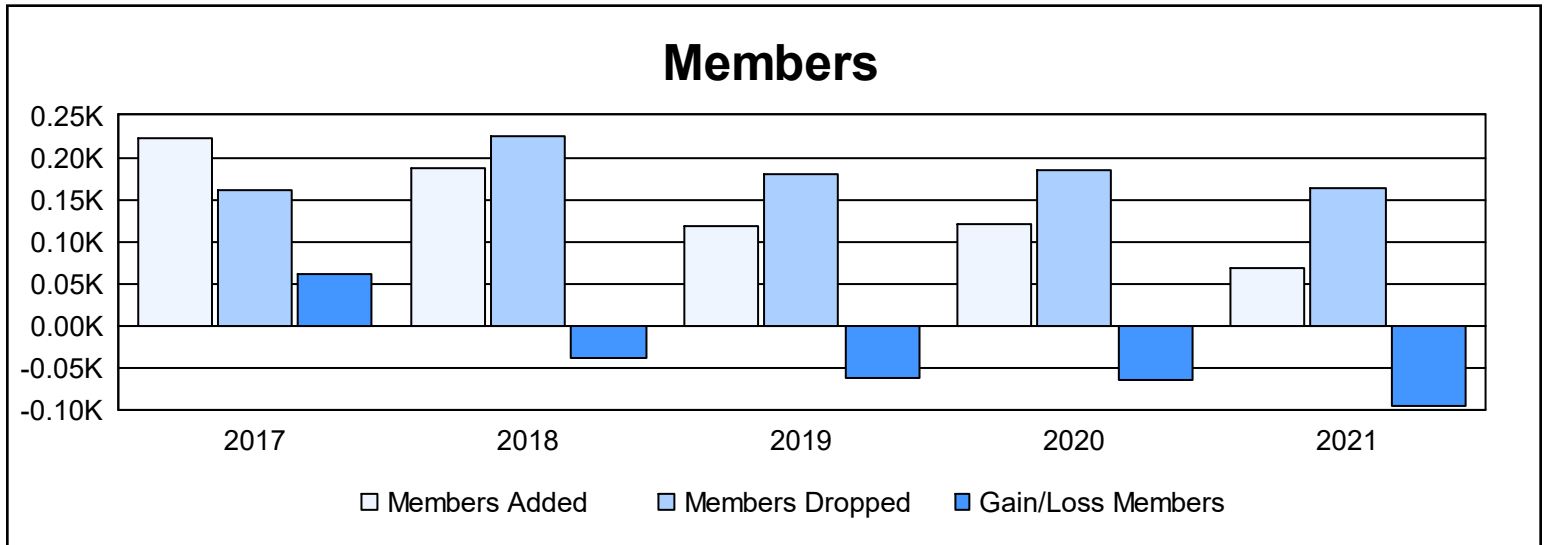

Year	New Clubs	Dropped Clubs	Gain/ Loss Clubs	New Members	Charter Members	Reinstate Members	Transfer Members	Total Member Added	Total Members Dropped	Gain/ Loss Members
2016-2017	0	1	-1	218	1	2	1	222	161	61
2017-2018	2	3	-1	131	50	4	1	186	225	-39
2018-2019	0	1	-1	111	0	3	3	117	179	-62
2019-2020	0	1	-1	97	7	1	15	120	185	-65
2020-2021	0	5	-5	61	4	3	0	68	164	-96
<b>Average</b>	<b>0</b>	<b>2</b>	<b>-2</b>	<b>124</b>	<b>12</b>	<b>3</b>	<b>4</b>	<b>143</b>	<b>183</b>	<b>-40</b>

### Membership Composition June 2021 Cumulative