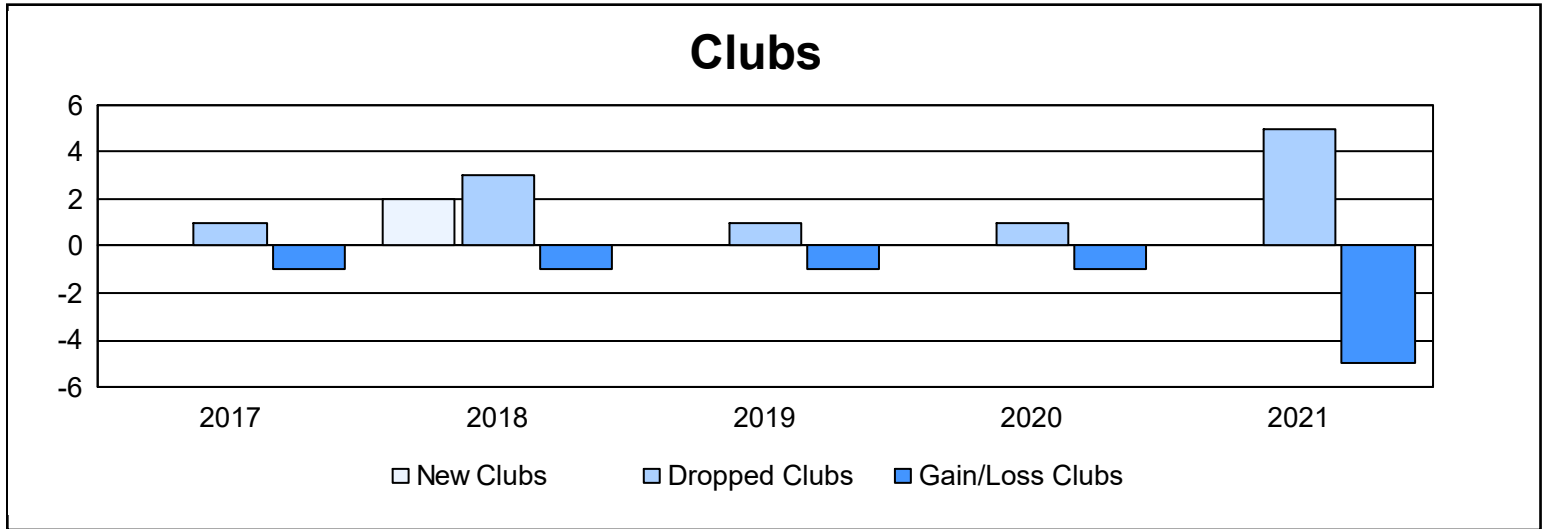

Year	New Clubs	Dropped Clubs	Gain/ Loss Clubs	New Members	Charter Members	Reinstate Members	Transfer Members	Total Member Added	Total Members Dropped	Gain/ Loss Members
2016-2017	0	1	-1	218	1	2	1	222	161	61
2017-2018	2	3	-1	131	50	4	1	186	225	-39
2018-2019	0	1	-1	111	0	3	3	117	179	-62
2019-2020	0	1	-1	97	7	1	15	120	185	-65
2020-2021	0	5	-5	61	4	3	0	68	164	-96
<b>Average</b>	<b>0</b>	<b>2</b>	<b>-2</b>	<b>124</b>	<b>12</b>	<b>3</b>	<b>4</b>	<b>143</b>	<b>183</b>	<b>-40</b>

### Membership Composition June 2021 Cumulative